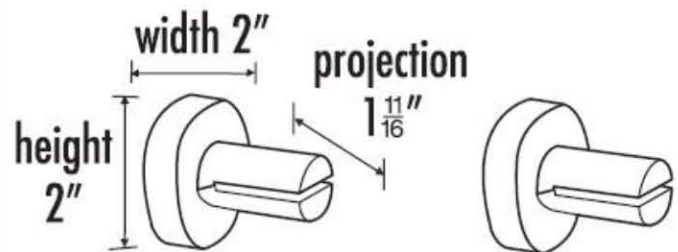

**SPECIFICATIONS**

**CONTEMPORARY I  
SHELF BRACKETS**

**FEATURES**

Modern styling  
Multiple finishes  
Concealed installation

**WARRANTY**

Limited lifetime

**FINISHES**

Polished Brass/Non-lacquered (PB/NL)  
Polished Chrome (PC)  
Bronze (BRZ)  
Polished Nickel (PN)  
Satin Nickel (SN)

**MATERIAL**

Brass

Item#

**A8350**

NOTE: Dimensions and specifications are subject to change without notice.