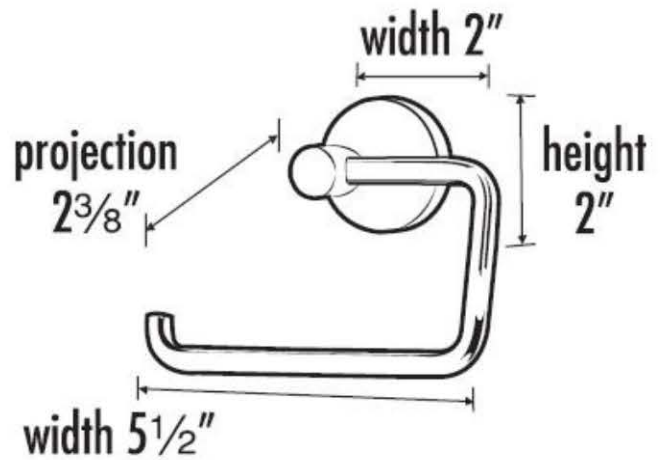

**SPECIFICATIONS**

**CONTEMPORARY I**  
SINGLE POST TISSUE HOLDER

**FEATURES**

Modern styling  
Multiple finishes  
Concealed installation

**WARRANTY**

Limited lifetime

**FINISHES**

Polished Brass/Non-lacquered (PB/NL)  
Polished Chrome (PC)  
Bronze (BRZ)  
Polished Nickel (PN)  
Satin Nickel (SN)

**MATERIAL**

Brass

**Item#**

**A8366**

NOTE: Dimensions and specifications are subject to change without notice.