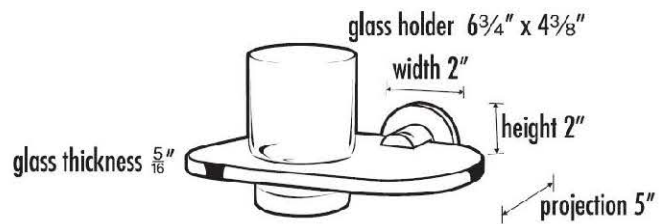

**SPECIFICATIONS**

**CONTEMPORARY I**  
TUMBLER HOLDER WITH TUMBLER

**FEATURES**

Modern styling  
Multiple finishes  
Concealed installation

**WARRANTY**

Limited lifetime

**FINISHES**

Polished Brass/Non-lacquered (PB/NL)  
Polished Chrome (PC)  
Bronze (BRZ)  
Polished Nickel (PN)  
Satin Nickel (SN)

**MATERIAL**

Brass

**Item#**

**A8370**

NOTE: Dimensions and specifications are subject to change without notice.