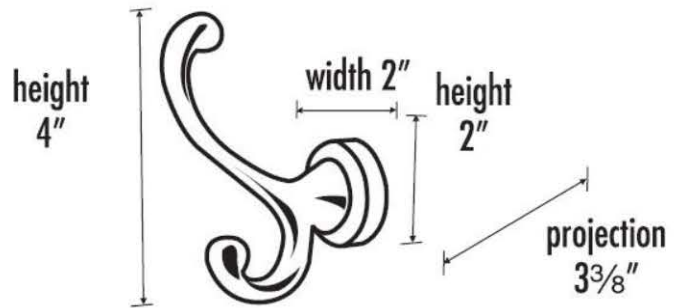

SPECIFICATIONS

CONTEMPORARY I
ROBE HOOK

FEATURES

Modern styling
Multiple finishes
Concealed installation

WARRANTY

Limited lifetime

FINISHES

Polished Brass/Non-lacquered (PB/NL)
Polished Chrome (PC)
Bronze (BRZ)
Polished Nickel (PN)
Satin Nickel (SN)

MATERIAL

Brass

Item#

A8399

NOTE: Dimensions and specifications are subject to change without notice.