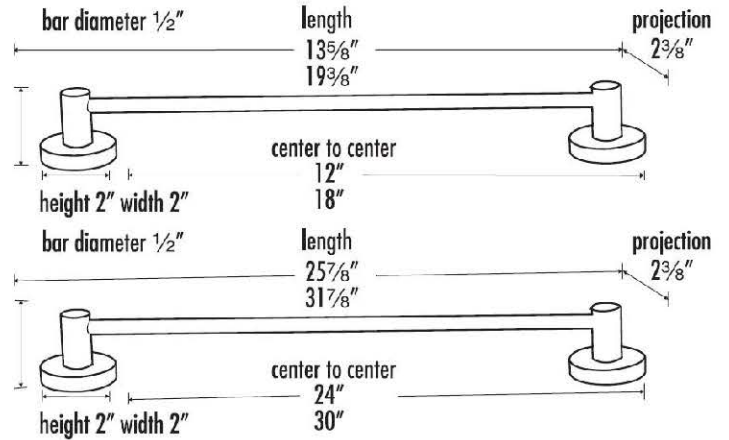

SPECIFICATIONS

**CONTEMPORARY I
TOWEL BAR**

FEATURES

- Modern styling
- Multiple finishes
- Concealed installation

WARRANTY

Limited lifetime

FINISHES

- Polished Brass/Non-lacquered (PB/NL)
- Polished Chrome (PC)
- Bronze (BRZ)
- Polished Nickel (PN)
- Satin Nickel (SN)

MATERIAL

Brass

Item#

- A8320-12**
- A8320-18**
- A8320-24**
- A8320-30**

NOTE: Dimensions and specifications are subject to change without notice.