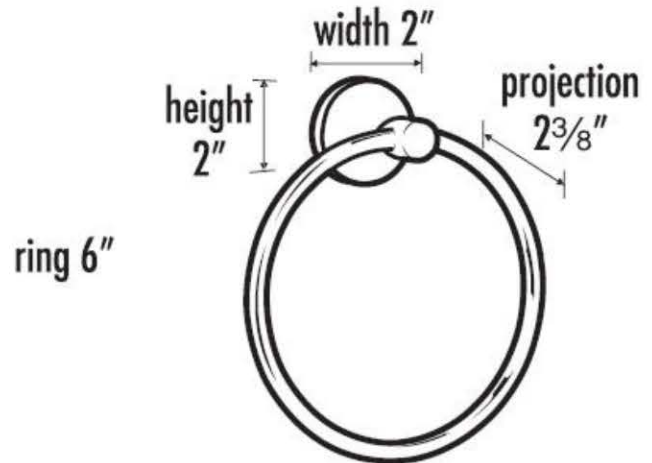

SPECIFICATIONS

CONTEMPORARY I
6" TOWEL RING

FEATURES

Modern styling
Multiple finishes
Concealed installation

WARRANTY

Limited lifetime

FINISHES

Polished Brass/Non-lacquered (PB/NL)
Polished Chrome (PC)
Bronze (BRZ)
Polished Nickel (PN)
Satin Nickel (SN)

MATERIAL

Brass

Item#

A8340

NOTE: Dimensions and specifications are subject to change without notice.