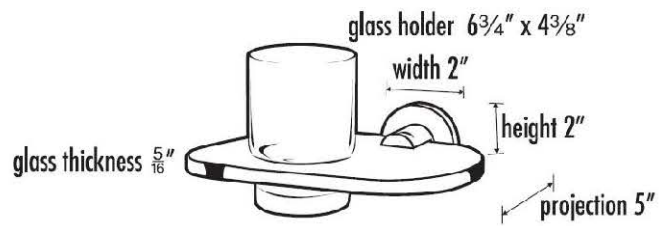

**SPECIFICATIONS**

**CONTEMPORARY I**  
TUMBLER HOLDER WITH TUMBLER

**FEATURES**

Modern styling  
Multiple finishes  
Concealed installation

**WARRANTY**

Limited lifetime

**FINISHES**

Polished Brass/Non-lacquered (PB/NL)  
Polished Chrome (PC)  
Bronze (BRZ)  
Polished Nickel (PN)  
Satin Nickel (SN)

**MATERIAL**

Brass

**Item#**

**A8370**

NOTE: Dimensions and specifications are subject to change without notice.