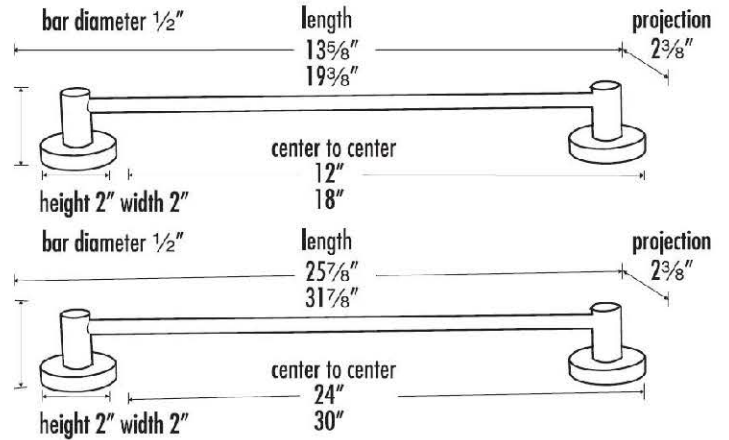

SPECIFICATIONS

**CONTEMPORARY I
TOWEL BAR**

FEATURES

- Modern styling
- Multiple finishes
- Concealed installation

WARRANTY

Limited lifetime

FINISHES

- Polished Brass/Non-lacquered (PB/NL)
- Polished Chrome (PC)
- Bronze (BRZ)
- Polished Nickel (PN)
- Satin Nickel (SN)

MATERIAL

Brass

Item#

- A8320-12
- A8320-18
- A8320-24
- A8320-30

NOTE: Dimensions and specifications are subject to change without notice.