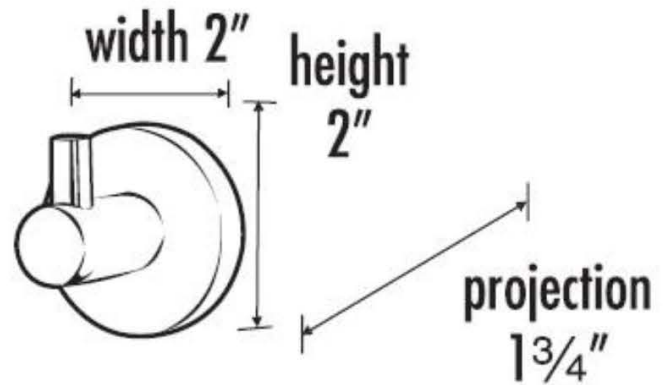

SPECIFICATIONS

CONTEMPORARY I
ROBE HOOK

FEATURES

Modern styling
Multiple finishes
Concealed installation

WARRANTY

Limited lifetime

FINISHES

Polished Brass/Non-lacquered (PB/NL)
Polished Chrome (PC)
Bronze (BRZ)
Polished Nickel (PN)
Satin Nickel (SN)

MATERIAL

Brass

Item#

A8380

NOTE: Dimensions and specifications are subject to change without notice.