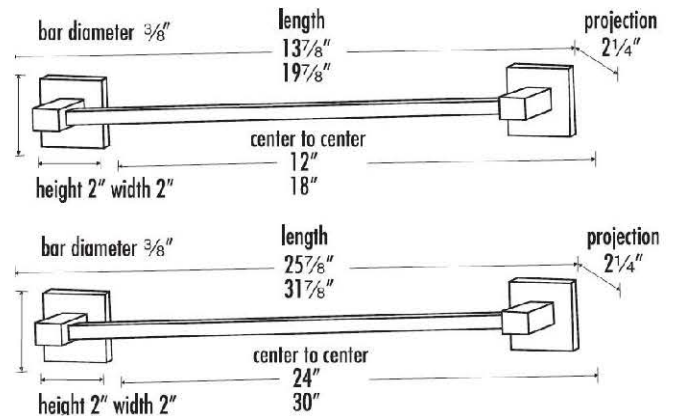

**SPECIFICATIONS**

**CONTEMPORARY II  
TOWEL BAR**

**FEATURES**

- Modern styling
- Multiple finishes
- Concealed installation

**WARRANTY**

Limited lifetime

**FINISHES**

- Polished Brass/Non-lacquered (PB/NL)
- Polished Chrome (PC)
- Bronze (BRZ)
- Polished Nickel (PN)
- Satin Nickel (SN)

**MATERIAL**

Brass

**Item#**

- A8420-12**
- A8420-18**
- A8420-24**
- A8420-30**

NOTE: Dimensions and specifications are subject to change without notice.