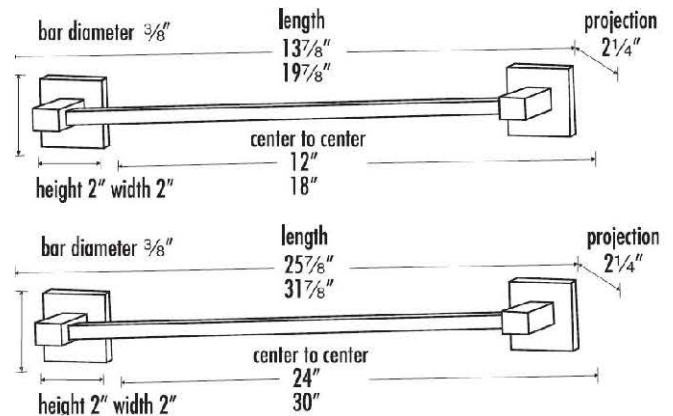

SPECIFICATIONS

**CONTEMPORARY II
TOWEL BAR**

FEATURES

- Modern styling
- Multiple finishes
- Concealed installation

WARRANTY

Limited lifetime

FINISHES

- Polished Brass/Non-lacquered (PB/NL)
- Polished Chrome (PC)
- Bronze (BRZ)
- Polished Nickel (PN)
- Satin Nickel (SN)

MATERIAL

Brass

Item#

- A8420-12**
- A8420-18**
- A8420-24**
- A8420-30**

NOTE: Dimensions and specifications are subject to change without notice.