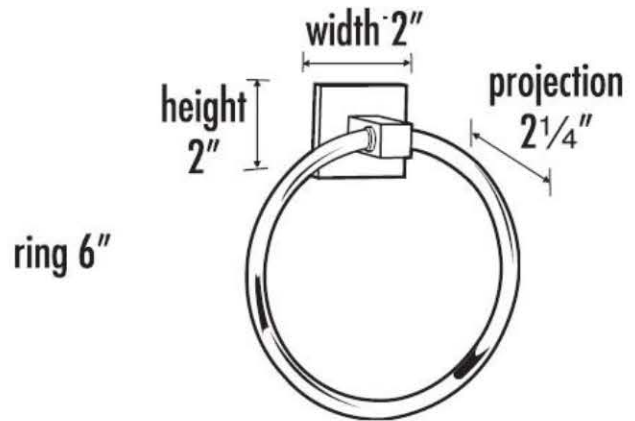

SPECIFICATIONS

CONTEMPORARY II
6" TOWEL RING

FEATURES

Modern styling
Multiple finishes
Concealed installation

WARRANTY

Limited lifetime

FINISHES

Polished Brass/Non-lacquered (PB/NL)
Polished Chrome (PC)
Bronze (BRZ)
Polished Nickel (PN)
Satin Nickel (SN)

MATERIAL

Brass

Item#

A8440

NOTE: Dimensions and specifications are subject to change without notice.