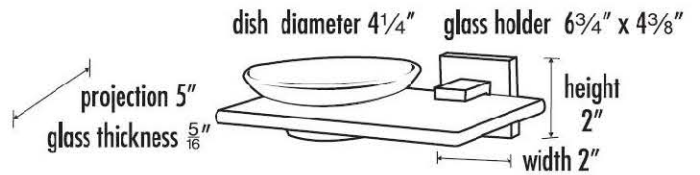

SPECIFICATIONS

CONTEMPORARY II
SOAP HOLDER WITH DISH

FEATURES

Modern styling
Multiple finishes
Concealed installation

WARRANTY

Limited lifetime

FINISHES

Polished Brass/Non-lacquered (PB/NL)
Polished Chrome (PC)
Bronze (BRZ)
Polished Nickel (PN)
Satin Nickel (SN)