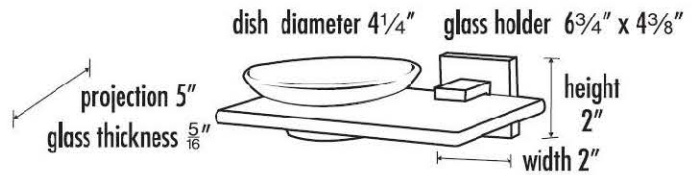

SPECIFICATIONS

**CONTEMPORARY II**  
SOAP HOLDER WITH DISH

**FEATURES**

Modern styling  
Multiple finishes  
Concealed installation

**WARRANTY**

Limited lifetime

**FINISHES**

Polished Brass/Non-lacquered (PB/NL)  
Polished Chrome (PC)  
Bronze (BRZ)  
Polished Nickel (PN)  
Satin Nickel (SN)

**MATERIAL**

Brass

**Item#**

**A8430**

NOTE: Dimensions and specifications are subject to change without notice.