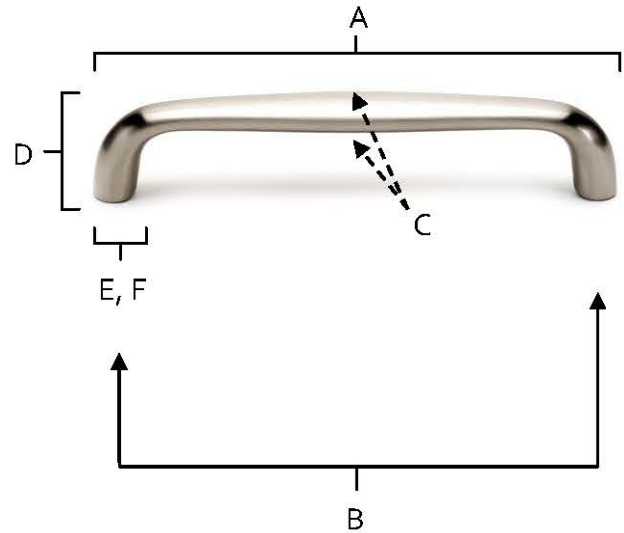

**SPECIFICATIONS**

**APPLIANCE PULLS**

**FEATURES**

- Modern styling
- Multiple finishes
- Concealed installation

**WARRANTY**

Limited lifetime

**FINISHES**

- Polished Brass (PB)
- Polished Chrome (PC)
- Barcelona (BARC)
- Bronze (BRZ)
- Chocolate Bronze (CHBRZ)
- Polished Antique (PA)
- Polished Nickel (PN)
- Satin Nickel (SN)

**MATERIAL**

Brass

Item#	A	B	C	D	E (L)	F (W)
D113-AP	11"	10"	1 3/8"	2 1/4"	7/8"	7/8"

**KEY:**

- A - Overall Length
- B - Center to Center
- C - Handle Width
- D - Projection
- E - Mount Length
- F - Mount Width

NOTE: Dimensions and specifications are subject to change without notice.