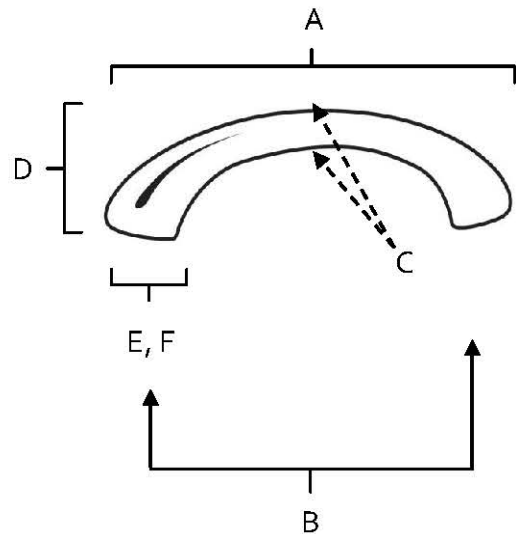

SPECIFICATIONS

APPLIANCE PULLS

FEATURES

- Modern styling
- Multiple finishes
- Concealed installation

WARRANTY

Limited lifetime

FINISHES

- Polished Brass (PB)
- Polished Chrome (PC)
- Barcelona (BARC)
- Bronze (BRZ)
- Chocolate Bronze (CHBRZ)
- Polished Nickel (PN)
- Satin Nickel (SN)

MATERIAL

Brass

Item#	A	B	C	D	E (L)	F (W)
D115-8	9 1/2"	8"	5/8"	1 1/2"	1"	1 1/8"
D115-AP	12 3/8"	10"	3/4"	2 1/2"	1 3/4"	1 1/2"
D115-18	21"	18"	7/8"	3"	2"	1 3/4"

KEY:

- A - Overall Length
- B - Center to Center
- C - Handle Width
- D - Projection
- E - Mount Length
- F - Mount Width

NOTE: Dimensions and specifications are subject to change without notice.