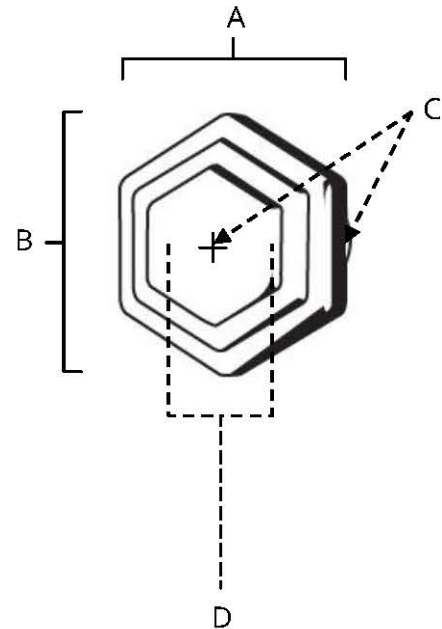

SPECIFICATIONS

**GEOMETRIC
KNOBS**

FEATURES

Transitional styling
Multiple finishes
Concealed installation

WARRANTY

Limited lifetime

FINISHES

Polished Brass (PB)
Polished Chrome (PC)
Barcelona (BARC)
Bronze (BRZ)
Chocolate Bronze (CHBRZ)
Polished Antique (PA)
Polished Nickel (PN)
Satin Nickel (SN)

MATERIAL

Brass

Item#	A	B	C	D
A1535	1 1/4"	1 3/8"	1 1/4"	3/8"

KEY:

A - Length
B - Width
C - Projection
D - Mount Length and Width

NOTE: Dimensions and specifications are subject to change without notice.