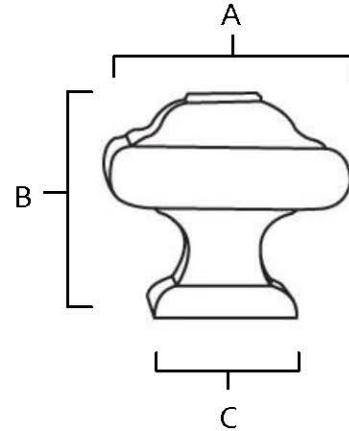

**SPECIFICATIONS**

**GEOMETRIC  
KNOBS**

**FEATURES**

- Transitional styling
- Multiple finishes
- Concealed installation

**WARRANTY**

Limited lifetime

**FINISHES**

- Polished Brass (PB)
- Polished Chrome (PC)
- Barcelona (BARC)
- Bronze (BRZ)
- Chocolate Bronze (CHBRZ)
- Polished Antique (PA)
- Polished Nickel (PN)
- Satin Nickel (SN)

**MATERIAL**

Brass

Item#	A	B	C
A1525	1 1/4"	1 1/4"	3/4"

**KEY:**

- A - Length and Width
- B - Projection
- C - Mount Length and Width

NOTE: Dimensions and specifications are subject to change without notice.