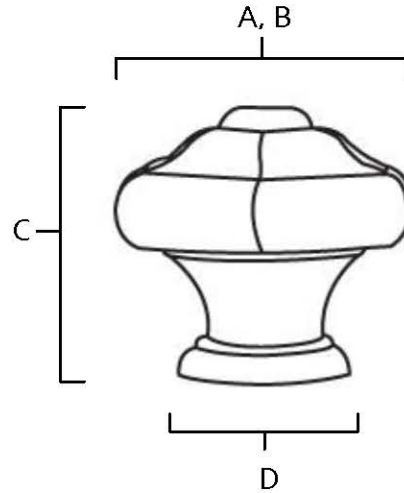

SPECIFICATIONS

**GEOMETRIC
KNOBS**

FEATURES

- Transitional styling
- Multiple finishes
- Concealed installation

WARRANTY

Limited lifetime

FINISHES

- Polished Brass (PB)
- Polished Chrome (PC)
- Barcelona (BARC)
- Bronze (BRZ)
- Chocolate Bronze (CHBRZ)
- Polished Antique (PA)
- Polished Nickel (PN)
- Satin Nickel (SN)

MATERIAL

Brass

Item#	A (L)	B (W)	C	D
A1530	1 1/4"	1 3/8"	1 1/4"	3/4"

KEY:

- A - Length
- B - Width
- C - Projection
- D - Mount Length and Width

NOTE: Dimensions and specifications are subject to change without notice.