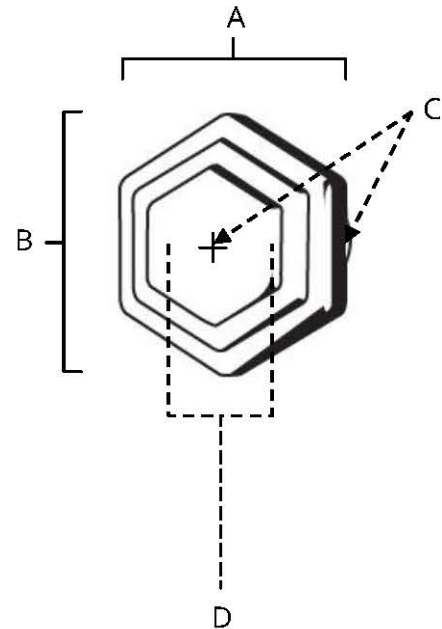

**SPECIFICATIONS**

**GEOMETRIC  
KNOBS**

**FEATURES**

Transitional styling  
Multiple finishes  
Concealed installation

**WARRANTY**

Limited lifetime

**FINISHES**

Polished Brass (PB)  
Polished Chrome (PC)  
Barcelona (BARC)  
Bronze (BRZ)  
Chocolate Bronze (CHBRZ)  
Polished Antique (PA)  
Polished Nickel (PN)  
Satin Nickel (SN)

**MATERIAL**

Brass

Item#	A	B	C	D
<b>A1535</b>	1 1/4"	1 3/8"	1 1/4"	3/8"

**KEY:**

A - Length  
B - Width  
C - Projection  
D - Mount Length and Width

NOTE: Dimensions and specifications are subject to change without notice.