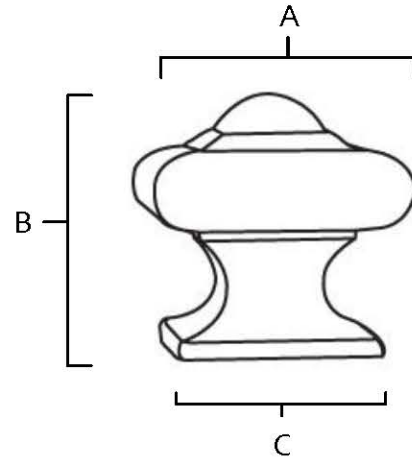

SPECIFICATIONS

**GEOMETRIC
KNOBS**

FEATURES

- Transitional styling
- Multiple finishes
- Concealed installation

WARRANTY

Limited lifetime

FINISHES

- Polished Brass (PB)
- Polished Chrome (PC)
- Barcelona (BARC)
- Bronze (BRZ)
- Chocolate Bronze (CHBRZ)
- Polished Antique (PA)
- Polished Nickel (PN)
- Satin Nickel (SN)

MATERIAL

Brass

Item#	A	B	C
A1520	1 1/4"	1 1/4"	1"

KEY:

- A - Length and Width
- B - Projection
- C - Mount Length and Width

NOTE: Dimensions and specifications are subject to change without notice.