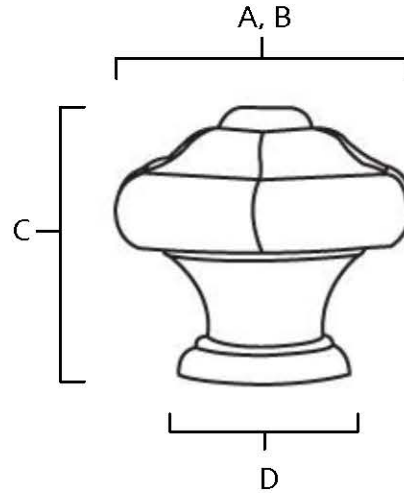

**SPECIFICATIONS**

**GEOMETRIC  
KNOBS**

**FEATURES**

- Transitional styling
- Multiple finishes
- Concealed installation

**WARRANTY**

Limited lifetime

**FINISHES**

- Polished Brass (PB)
- Polished Chrome (PC)
- Barcelona (BARC)
- Bronze (BRZ)
- Chocolate Bronze (CHBRZ)
- Polished Antique (PA)
- Polished Nickel (PN)
- Satin Nickel (SN)

**MATERIAL**

Brass

Item#	A (L)	B (W)	C	D
<b>A1530</b>	1 1/4"	1 3/8"	1 1/4"	3/4"

**KEY:**

- A - Length
- B - Width
- C - Projection
- D - Mount Length and Width

NOTE: Dimensions and specifications are subject to change without notice.