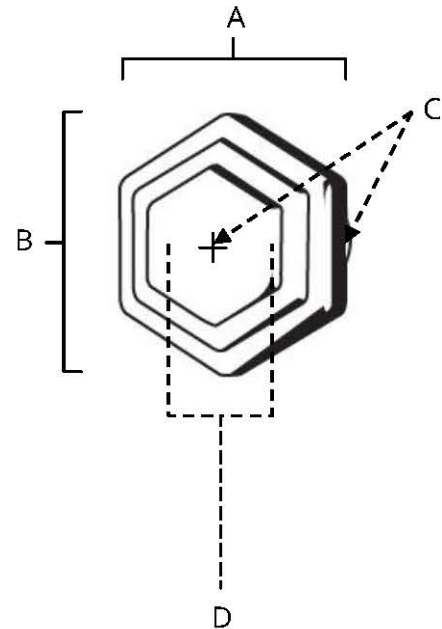

SPECIFICATIONS

**GEOMETRIC
KNOBS**

FEATURES

- Transitional styling
- Multiple finishes
- Concealed installation

WARRANTY

Limited lifetime

FINISHES

- Polished Brass (PB)
- Polished Chrome (PC)
- Barcelona (BARC)
- Bronze (BRZ)
- Chocolate Bronze (CHBRZ)
- Polished Antique (PA)
- Polished Nickel (PN)
- Satin Nickel (SN)

MATERIAL

Brass

Item#	A	B	C	D
A1535	1 1/4"	1 3/8"	1 1/4"	3/8"

KEY:

- A - Length
- B - Width
- C - Projection
- D - Mount Length and Width

NOTE: Dimensions and specifications are subject to change without notice.