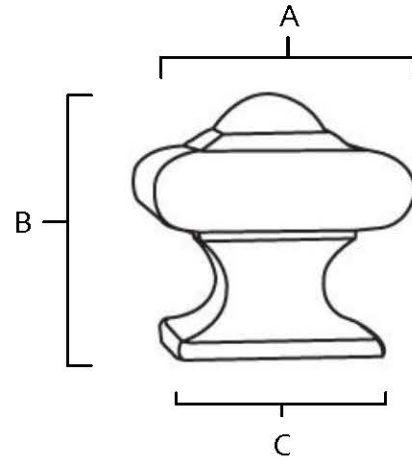

SPECIFICATIONS

**GEOMETRIC
KNOBS**

FEATURES

- Transitional styling
- Multiple finishes
- Concealed installation

WARRANTY

Limited lifetime

FINISHES

- Polished Brass (PB)
- Polished Chrome (PC)
- Barcelona (BARC)
- Bronze (BRZ)
- Chocolate Bronze (CHBRZ)
- Polished Antique (PA)
- Polished Nickel (PN)
- Satin Nickel (SN)

MATERIAL

Brass

Item#	A	B	C
A1520	1 1/4"	1 1/4"	1"

KEY:

- A - Length and Width
- B - Projection
- C - Mount Length and Width

NOTE: Dimensions and specifications are subject to change without notice.