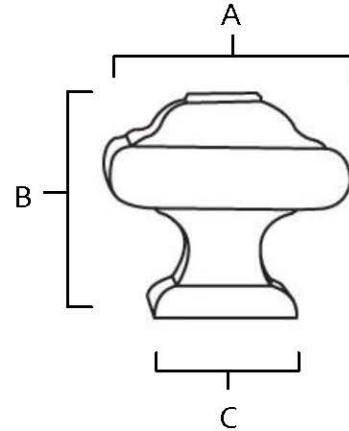

SPECIFICATIONS

**GEOMETRIC
KNOBS**

FEATURES

- Transitional styling
- Multiple finishes
- Concealed installation

WARRANTY

Limited lifetime

FINISHES

- Polished Brass (PB)
- Polished Chrome (PC)
- Barcelona (BARC)
- Bronze (BRZ)
- Chocolate Bronze (CHBRZ)
- Polished Antique (PA)
- Polished Nickel (PN)
- Satin Nickel (SN)

MATERIAL

Brass

Item#	A	B	C
A1525	1 1/4"	1 1/4"	3/4"

KEY:

- A - Length and Width
- B - Projection
- C - Mount Length and Width

NOTE: Dimensions and specifications are subject to change without notice.