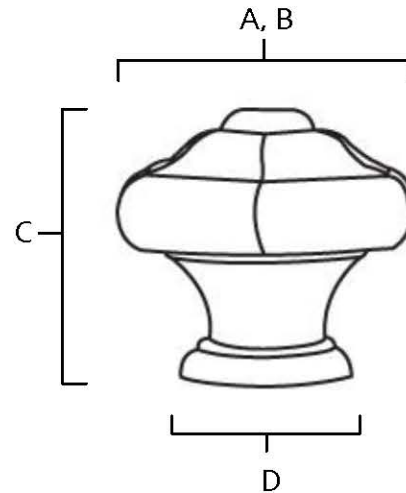

SPECIFICATIONS

**GEOMETRIC
KNOBS**

FEATURES

- Transitional styling
- Multiple finishes
- Concealed installation

WARRANTY

Limited lifetime

FINISHES

- Polished Brass (PB)
- Polished Chrome (PC)
- Barcelona (BARC)
- Bronze (BRZ)
- Chocolate Bronze (CHBRZ)
- Polished Antique (PA)
- Polished Nickel (PN)
- Satin Nickel (SN)

MATERIAL

Brass

Item#	A (L)	B (W)	C	D
A1530	1 1/4"	1 3/8"	1 1/4"	3/4"

KEY:

- A - Length
- B - Width
- C - Projection
- D - Mount Length and Width

NOTE: Dimensions and specifications are subject to change without notice.