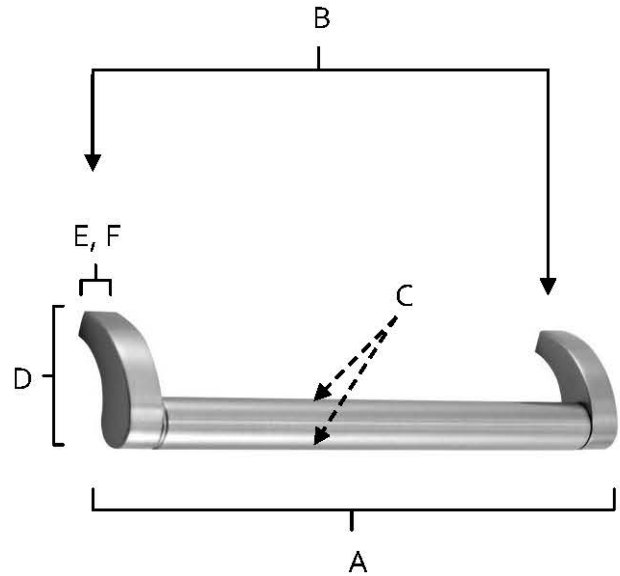

**SPECIFICATIONS**

**CIRCA**  
PULLS

**FEATURES**

- Modern styling
- Multiple finishes
- Concealed installation

**WARRANTY**

Limited lifetime

**FINISHES**

- Polished Chrome (PC)
- Polished Brass/Non-Lacquered (PB/NL)
- Bronze (BRZ)
- Polished Nickel (PN)
- Satin Nickel (SN)

**MATERIAL**

Brass

Item#	A	B	C	D	E (L)	F (W)
A260-15	1 7/8"	1 1/2"	3/8"	1 1/8"	3/8"	1/4"
A260-3	3 3/8"	3"	3/8"	1 1/8"	3/8"	1/4"
A260-35	3 7/8"	3 1/2"	3/8"	1 1/8"	3/8"	1/4"
A260-4	4 3/8"	4"	3/8"	1 1/8"	3/8"	1/4"
A260-6	6 3/8"	6"	3/8"	1 1/8"	3/8"	1/4"
A260-8	8 3/8"	8"	3/8"	1 1/8"	3/8"	1/4"
A260-12	12 3/8"	12"	3/8"	1 1/8"	3/8"	1/4"

**KEY:**

- A - Overall Length
- B - Center to Center
- C - Handle Width
- D - Projection
- E - Mount Length
- F - Mount Width

NOTE: Dimensions and specifications are subject to change without notice.