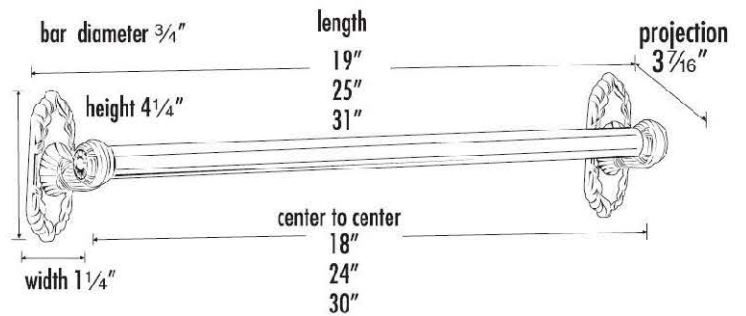

**SPECIFICATIONS**

**RIBBON & REED**  
TOWEL BAR

**FEATURES**

- Traditional styling
- Multiple finishes
- Concealed installation

**WARRANTY**

Limited lifetime

**FINISHES**

- Polished Brass (PB)
- Polished Brass/Non-lacquered (PB/NL)
- Antique English (AE)
- Antique Pewter (AP)
- Polished Antique (PA)
- Satin Nickel (SN)

**MATERIAL**

Brass

**Item#**

**A8520-18**

**A8520-24**

**A8520-30**

NOTE: Dimensions and specifications are subject to change without notice.