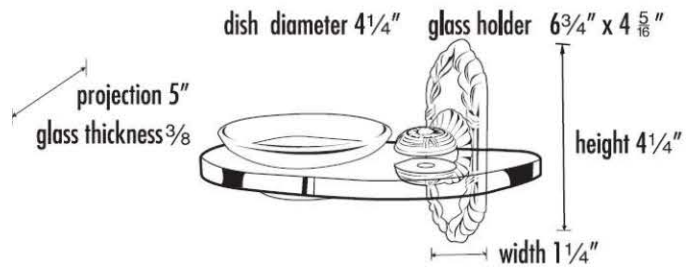

PRODUCT SHEET

Item#

A8530

NOTE: Dimensions and specifications are subject to change without notice.