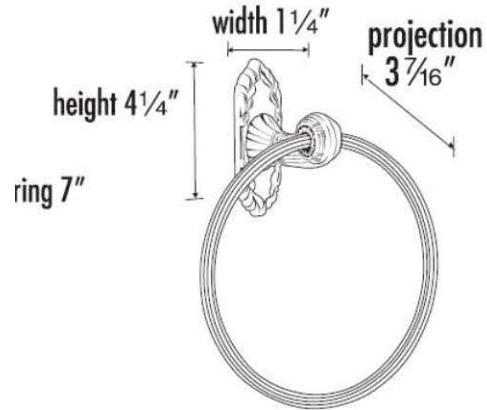

**SPECIFICATIONS**

**RIBBON & REED**  
7" TOWEL RING

**FEATURES**

Traditional styling  
Multiple finishes  
Concealed installation

**WARRANTY**

Limited lifetime

**FINISHES**

Polished Brass (PB)  
Polished Brass/Non-lacquered (PB/NL)  
Antique English (AE)  
Antique Pewter (AP)  
Polished Antique (PA)  
Satin Nickel (SN)

**MATERIAL**

Brass

**Item#**

**A8540**

NOTE: Dimensions and specifications are subject to change without notice.