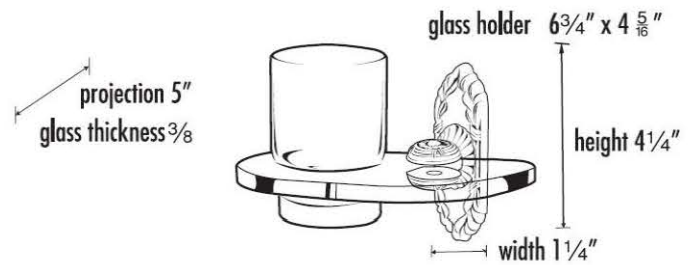

SPECIFICATIONS

RIBBON & REED

TUMBLER HOLDER WITH TUMBLER

FEATURES

- Traditional styling
- Multiple finishes
- Concealed installation

WARRANTY

Limited lifetime

FINISHES