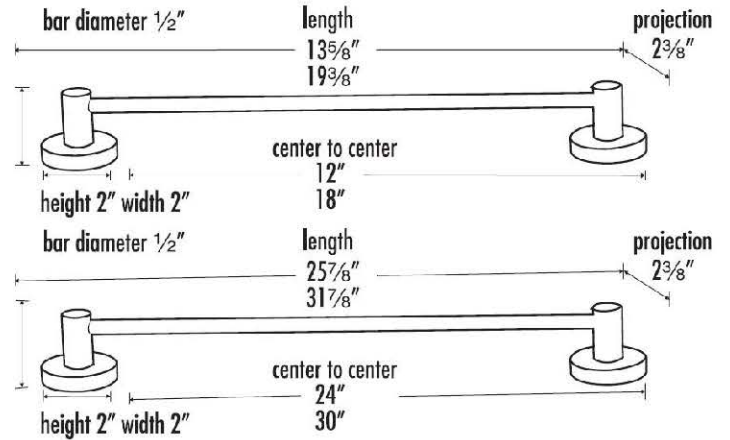

SPECIFICATIONS

**CONTEMPORARY I
TOWEL BAR**

FEATURES

- Modern styling
- Multiple finishes
- Concealed installation

WARRANTY

Limited lifetime

FINISHES

- Polished Brass/Non-lacquered (PB/NL)
- Polished Chrome (PC)
- Bronze (BRZ)
- Polished Nickel (PN)
- Satin Nickel (SN)

MATERIAL

Brass

Item#

- A8320-12**
- A8320-18**
- A8320-24**
- A8320-30**

NOTE: Dimensions and specifications are subject to change without notice.