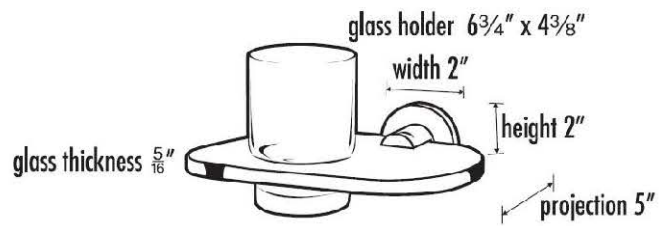

**SPECIFICATIONS**

**CONTEMPORARY I**

TUMBLER HOLDER WITH TUMBLER

**FEATURES**

- Modern styling
- Multiple finishes
- Concealed installation

**WARRANTY**

Limited lifetime

**FINISHES**