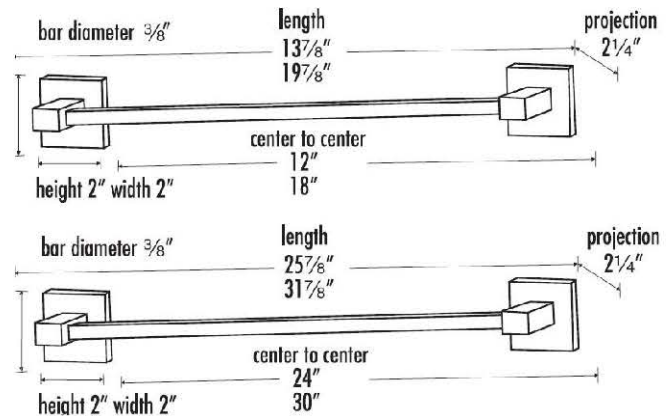

SPECIFICATIONS

**CONTEMPORARY II
TOWEL BAR**

FEATURES

- Modern styling
- Multiple finishes
- Concealed installation

WARRANTY

Limited lifetime

FINISHES

- Polished Brass/Non-lacquered (PB/NL)
- Polished Chrome (PC)
- Bronze (BRZ)
- Polished Nickel (PN)
- Satin Nickel (SN)

MATERIAL

Brass

Item#

- A8420-12**
- A8420-18**
- A8420-24**
- A8420-30**

NOTE: Dimensions and specifications are subject to change without notice.