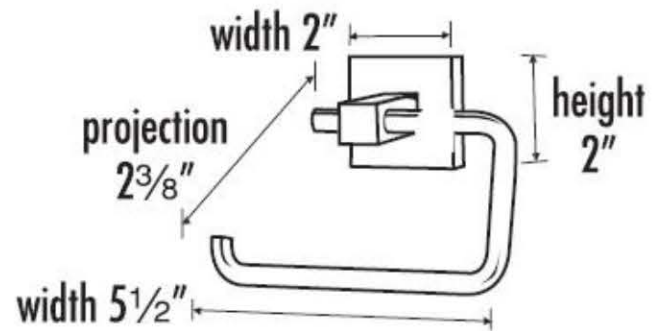

"Creations"®
by ALNO, INC.

PRODUCT SHEET

SPECIFICATIONS

CONTEMPORARY II

SINGLE POST TISSUE HOLDER

FEATURES

- Modern styling
- Multiple finishes
- Concealed installation

WARRANTY