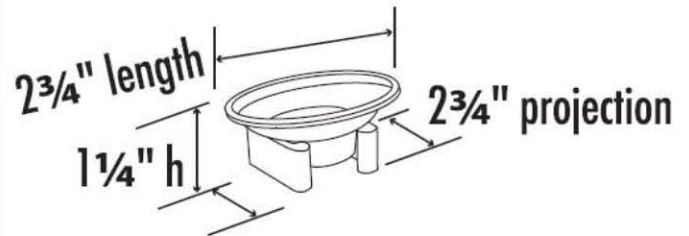

SPECIFICATIONS

LUNA

COUNTERTOP SOAP HOLDER WITH DISH

FEATURES

- Transitional styling
- Multiple finishes
- Concealed installation

WARRANTY

Limited lifetime

FINISHES