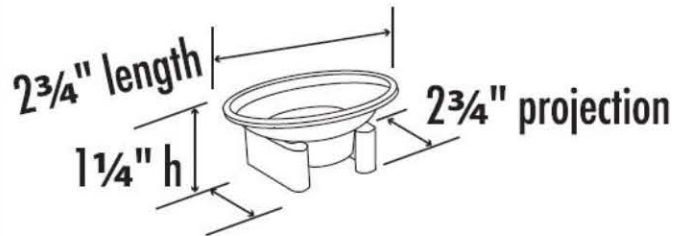

SPECIFICATIONS

LUNA

COUNTERTOP SOAP HOLDER WITH DISH

FEATURES

- Transitional styling
- Multiple finishes
- Concealed installation

WARRANTY

Limited lifetime

FINISHES