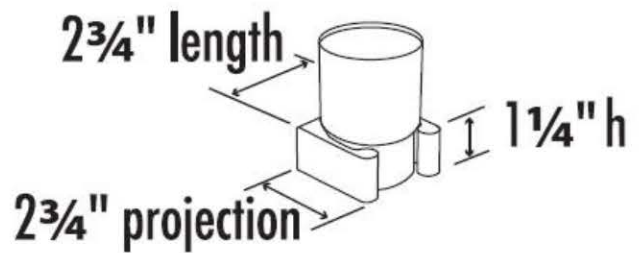

**SPECIFICATIONS**

**LUNA**

COUNTERTOP TUMBLER HOLDER WITH DISH

**FEATURES**

- Transitional styling
- Multiple finishes
- Concealed installation

**WARRANTY**

Limited lifetime

**FINISHES**