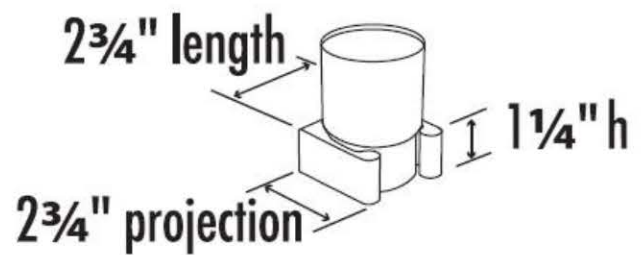

SPECIFICATIONS

LUNA

COUNTERTOP TUMBLER HOLDER WITH DISH

FEATURES

- Transitional styling
- Multiple finishes
- Concealed installation

WARRANTY

Limited lifetime

FINISHES