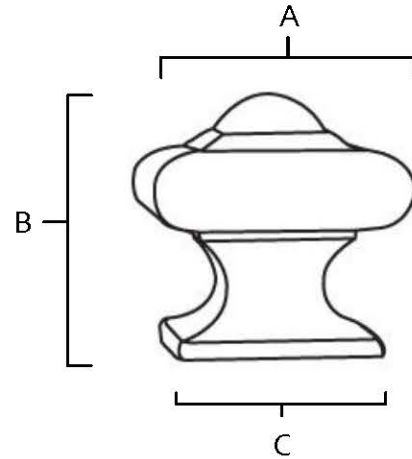

SPECIFICATIONS

**GEOMETRIC
KNOBS**

FEATURES

Transitional styling
Multiple finishes
Concealed installation

WARRANTY

Limited lifetime

FINISHES

Polished Brass (PB)
Polished Chrome (PC)
Barcelona (BARC)
Bronze (BRZ)
Chocolate Bronze (CHBRZ)
Polished Antique (PA)
Polished Nickel (PN)
Satin Nickel (SN)

MATERIAL

Brass

Item#	A	B	C
A1520	1 1/4"	1 1/4"	1"

KEY:

A - Length and Width
B - Projection
C - Mount Length and Width

NOTE: Dimensions and specifications are subject to change without notice.