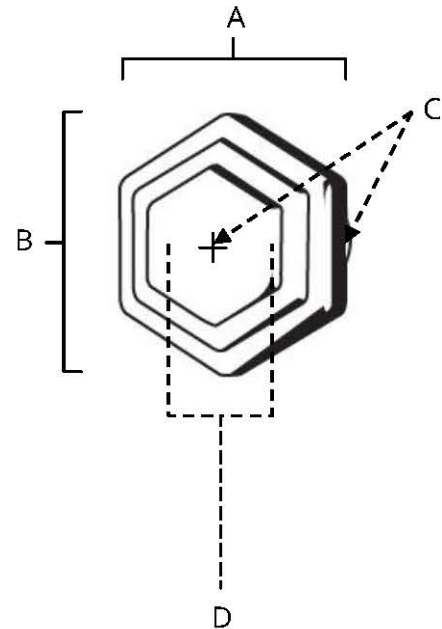

**SPECIFICATIONS**

**GEOMETRIC  
KNOBS**

**FEATURES**

- Transitional styling
- Multiple finishes
- Concealed installation

**WARRANTY**

Limited lifetime

**FINISHES**

- Polished Brass (PB)
- Polished Chrome (PC)
- Barcelona (BARC)
- Bronze (BRZ)
- Chocolate Bronze (CHBRZ)
- Polished Antique (PA)
- Polished Nickel (PN)
- Satin Nickel (SN)

**MATERIAL**

Brass

Item#	A	B	C	D
<b>A1535</b>	1 1/4"	1 3/8"	1 1/4"	3/8"

**KEY:**

- A - Length
- B - Width
- C - Projection
- D - Mount Length and Width

NOTE: Dimensions and specifications are subject to change without notice.