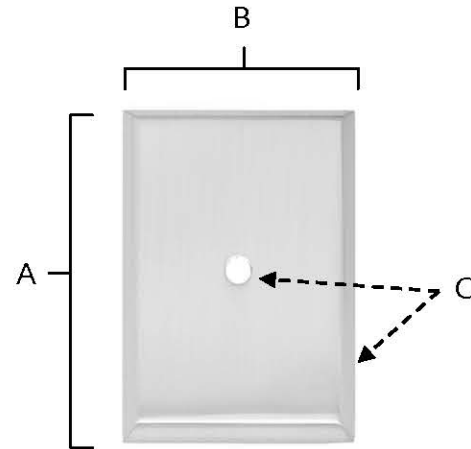

**SPECIFICATIONS**

**TRADITIONAL  
BACKPLATES**

**FEATURES**

- Traditional styling
- Multiple finishes
- Concealed installation

**WARRANTY**

Limited lifetime

**FINISHES**

- Polished Brass (PB)
- Polished Chrome (PC)
- Antique English (AE)
- Antique English Matte (AEM)
- Antique Pewter (AP)
- Barcelona (BARC)
- Bronze (BRZ)
- Chocolate Bronze (CHBRZ)
- Matte Black (MB)
- Polished Antique (PA)
- Polished Nickel (PN)
- Satin Nickel (SN)

**MATERIAL**

Brass

Item#	A	B	C
A610-14	1 7/8"	1 1/4"	1/8"
A610-38	2 1/4"	1 1/2"	1/8"
A610-45	2 5/8"	1 3/4"	1/8"

**KEY:**

- A - Length
- B - Width
- C - Projection

NOTE: Dimensions and specifications are subject to change without notice.