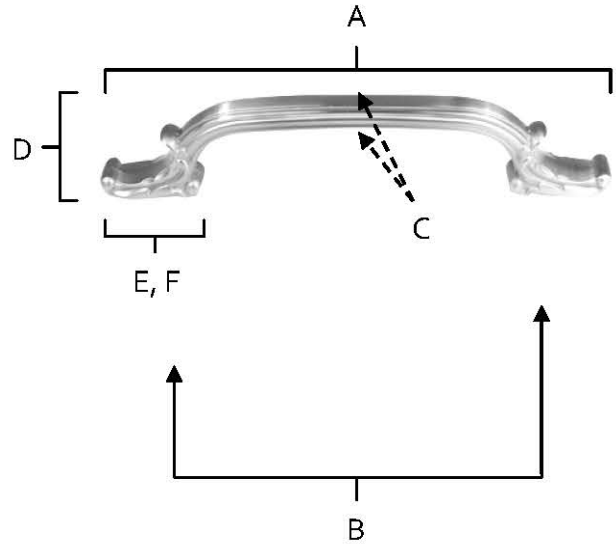

**SPECIFICATIONS**

**ORNATE  
PULLS**

**FEATURES**

- Traditional styling
- Multiple finishes
- Concealed installation

**WARRANTY**

Limited lifetime

**FINISHES**

- Polished Brass (PB)
- Polished Brass, No Lacquer (PB/NL)
- Antique English (AE)
- Antique English Matte (AEM)
- Antique Pewter (AP)
- Barcelona (BARC)
- Bronze (BRZ)
- Chocolate Bronze (CHBRZ)
- Polished Antique (PA)
- Satin Nickel (SN)

**MATERIAL**

Brass

Item#	A	B	C	D	E (L)	F (W)
A3650	6 5/8"	4 3/4"	1/2"	1 5/8"	1 5/8"	11/16"

**KEY:**

- A - Overall Length
- B - Center to Center
- C - Handle Width
- D - Projection
- E - Mount Length
- F - Mount Width