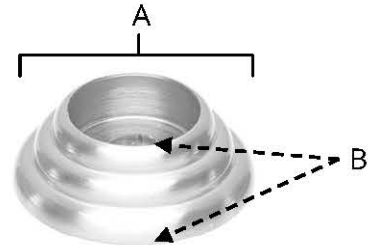

**SPECIFICATIONS**

**TRADITIONAL  
ROSETTES**

**FEATURES**

- Traditional styling
- Multiple finishes
- Concealed installation

**WARRANTY**

Limited lifetime

**FINISHES**

- Polished Brass (PB)
- Polished Chrome (PC)
- Antique English (AE)
- Antique English Matte (AEM)
- Antique Pewter (AP)
- Barcelona (BARC)
- Bronze (BRZ)
- Chocolate Bronze (CHBRZ)
- Matte Black (MB)
- Polished Antique (PA)
- Polished Nickel (PN)
- Satin Nickel (SN)

**MATERIAL**

Brass

Item#	A	B
<b>A722</b> (for A702-3, A702-35 & A702-4)	5/8"	1/4"
<b>A723</b> (for A702-6)	7/8"	3/8"
<b>D111</b> (for D110-AP)	1 1/2"	5/8"
<b>D117</b> (for D110-18)	1 3/4"	5/8"

**KEY:**

- A - Length and Width
- B - Projection