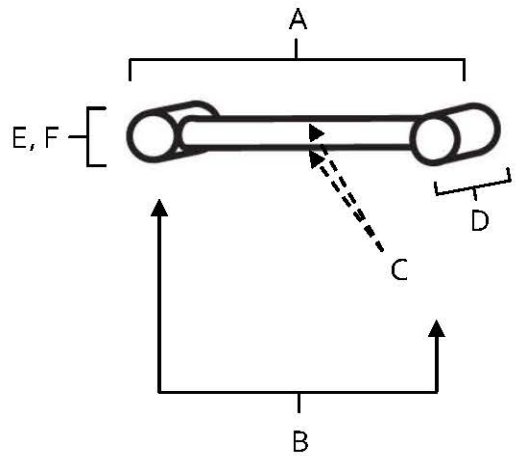

**SPECIFICATIONS**

**CONTEMPORARY I  
PULLS**

**FEATURES**

- Modern styling
- Multiple finishes
- Concealed installation

**WARRANTY**

Limited lifetime

**FINISHES**

- Polished Chrome (PC)
- Barcelona (BARC)
- Bronze (BRZ)
- Chocolate Bronze (CHBRZ)
- Polished Nickel (PN)
- Satin Nickel (SN)

**MATERIAL**

Brass

Item#	A	B	C	D	E (L)	F (W)
A715-3	3 5/8"	3"	3/8"	1 3/16"	5/8"	5/8"
A715-35	4 1/8"	3 1/2"	3/8"	1 3/16"	5/8"	5/8"
A715-4	4 5/8"	4"	3/8"	1 3/16"	5/8"	5/8"
A715-6	6 5/8"	6"	3/8"	1 3/4"	5/8"	5/8"

**KEY:**

- A - Overall Length
- B - Center to Center
- C - Handle Width
- D - Projection
- E - Mount Length
- F - Mount Width

NOTE: Dimensions and specifications are subject to change without notice.