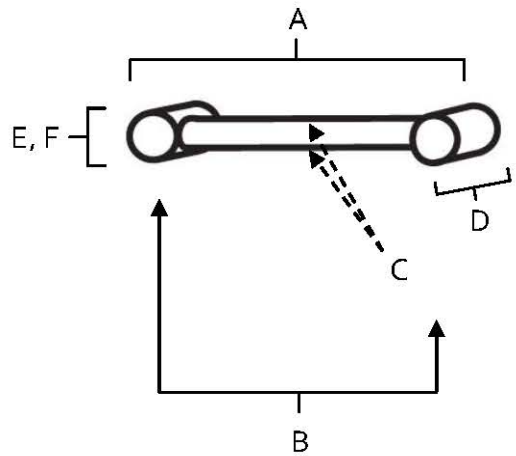

SPECIFICATIONS

**CONTEMPORARY I
PULLS**

FEATURES

- Modern styling
- Multiple finishes
- Concealed installation

WARRANTY

Limited lifetime

FINISHES

- Polished Chrome (PC)
- Barcelona (BARC)
- Bronze (BRZ)
- Chocolate Bronze (CHBRZ)
- Polished Nickel (PN)
- Satin Nickel (SN)

MATERIAL

Brass

Item#	A	B	C	D	E (L)	F (W)
A715-3	3 5/8"	3"	3/8"	1 3/16"	5/8"	5/8"
A715-35	4 1/8"	3 1/2"	3/8"	1 3/16"	5/8"	5/8"
A715-4	4 5/8"	4"	3/8"	1 3/16"	5/8"	5/8"
A715-6	6 5/8"	6"	3/8"	1 3/4"	5/8"	5/8"

KEY:

- A - Overall Length
- B - Center to Center
- C - Handle Width
- D - Projection
- E - Mount Length
- F - Mount Width

NOTE: Dimensions and specifications are subject to change without notice.