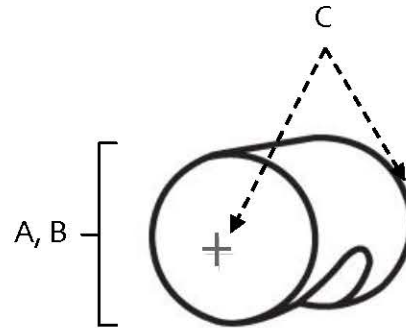

**SPECIFICATIONS**

**CONTEMPORARY  
ROUND KNOBS**

**FEATURES**

- Modern styling
- Multiple finishes
- Concealed installation

**WARRANTY**

Limited lifetime

**FINISHES**

- Polished Chrome (PC)
- Barcelona (BARC)
- Bronze (BRZ)
- Chocolate Bronze (CHBRZ)
- Polished Nickel (PN)
- Satin Nickel (SN)

**MATERIAL**

Brass

Item#	A	B	C
A823-34	3/4"	3/4"	3/4"
A823-1	1"	1"	1"

**KEY:**

- A - Length
- B - Width
- C - Projection

NOTE: Dimensions and specifications are subject to change without notice.