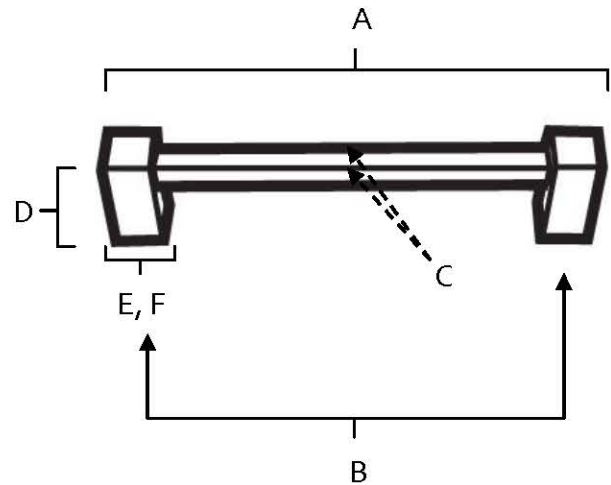

SPECIFICATIONS

**CONTEMPORARY II**  
SQUARE PULLS

**FEATURES**

- Modern styling
- Multiple finishes
- Concealed installation

**WARRANTY**

Limited lifetime

**FINISHES**

- Polished Chrome (PC)
- Barcelona (BARC)
- Bronze (BRZ)
- Chocolate Bronze (CHBRZ)
- Polished Nickel (PN)
- Satin Nickel (SN)

**MATERIAL**

Brass

Item#	A	B	C	D	E (L)	F (W)
A718-3	3 5/8"	3"	3/8"	1 3/16"	5/8"	5/8"
A718-35	4 1/8"	3 1/2"	3/8"	1 3/16"	5/8"	5/8"
A718-4	4 5/8"	4"	3/8"	1 3/16"	5/8"	5/8"
A718-6	6 5/8"	6"	3/8"	1 3/8"	5/8"	5/8"

**KEY:**

- A - Overall Length
- B - Center to Center
- C - Handle Width
- D - Projection
- E - Mount Length
- F - Mount Width

NOTE: Dimensions and specifications are subject to change without notice.