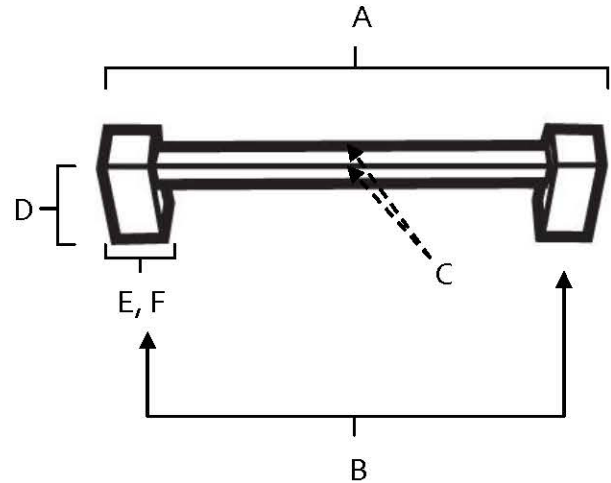

SPECIFICATIONS

CONTEMPORARY II
SQUARE PULLS

FEATURES

- Modern styling
- Multiple finishes
- Concealed installation

WARRANTY

Limited lifetime

FINISHES

- Polished Chrome (PC)
- Barcelona (BARC)
- Bronze (BRZ)
- Chocolate Bronze (CHBRZ)
- Polished Nickel (PN)
- Satin Nickel (SN)

MATERIAL

Brass

Item#	A	B	C	D	E (L)	F (W)
A718-3	3 5/8"	3"	3/8"	1 3/16"	5/8"	5/8"
A718-35	4 1/8"	3 1/2"	3/8"	1 3/16"	5/8"	5/8"
A718-4	4 5/8"	4"	3/8"	1 3/16"	5/8"	5/8"
A718-6	6 5/8"	6"	3/8"	1 3/8"	5/8"	5/8"

KEY:

- A - Overall Length
- B - Center to Center
- C - Handle Width
- D - Projection
- E - Mount Length
- F - Mount Width

NOTE: Dimensions and specifications are subject to change without notice.