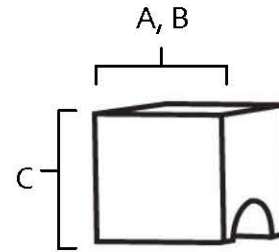

SPECIFICATIONS

**CONTEMPORARY
SQUARE KNOBS**

FEATURES

- Modern styling
- Multiple finishes
- Concealed installation

WARRANTY

Limited lifetime

FINISHES

- Polished Chrome (PC)
- Barcelona (BARC)
- Bronze (BRZ)
- Chocolate Bronze (CHBRZ)
- Polished Nickel (PN)
- Satin Nickel (SN)

MATERIAL

Brass

Item#	A	B	C
A853-34	3/4"	3/4"	3/4"
A853-1	1"	1"	1"

KEY:

- A - Length
- B - Width
- C - Projection

NOTE: Dimensions and specifications are subject to change without notice.